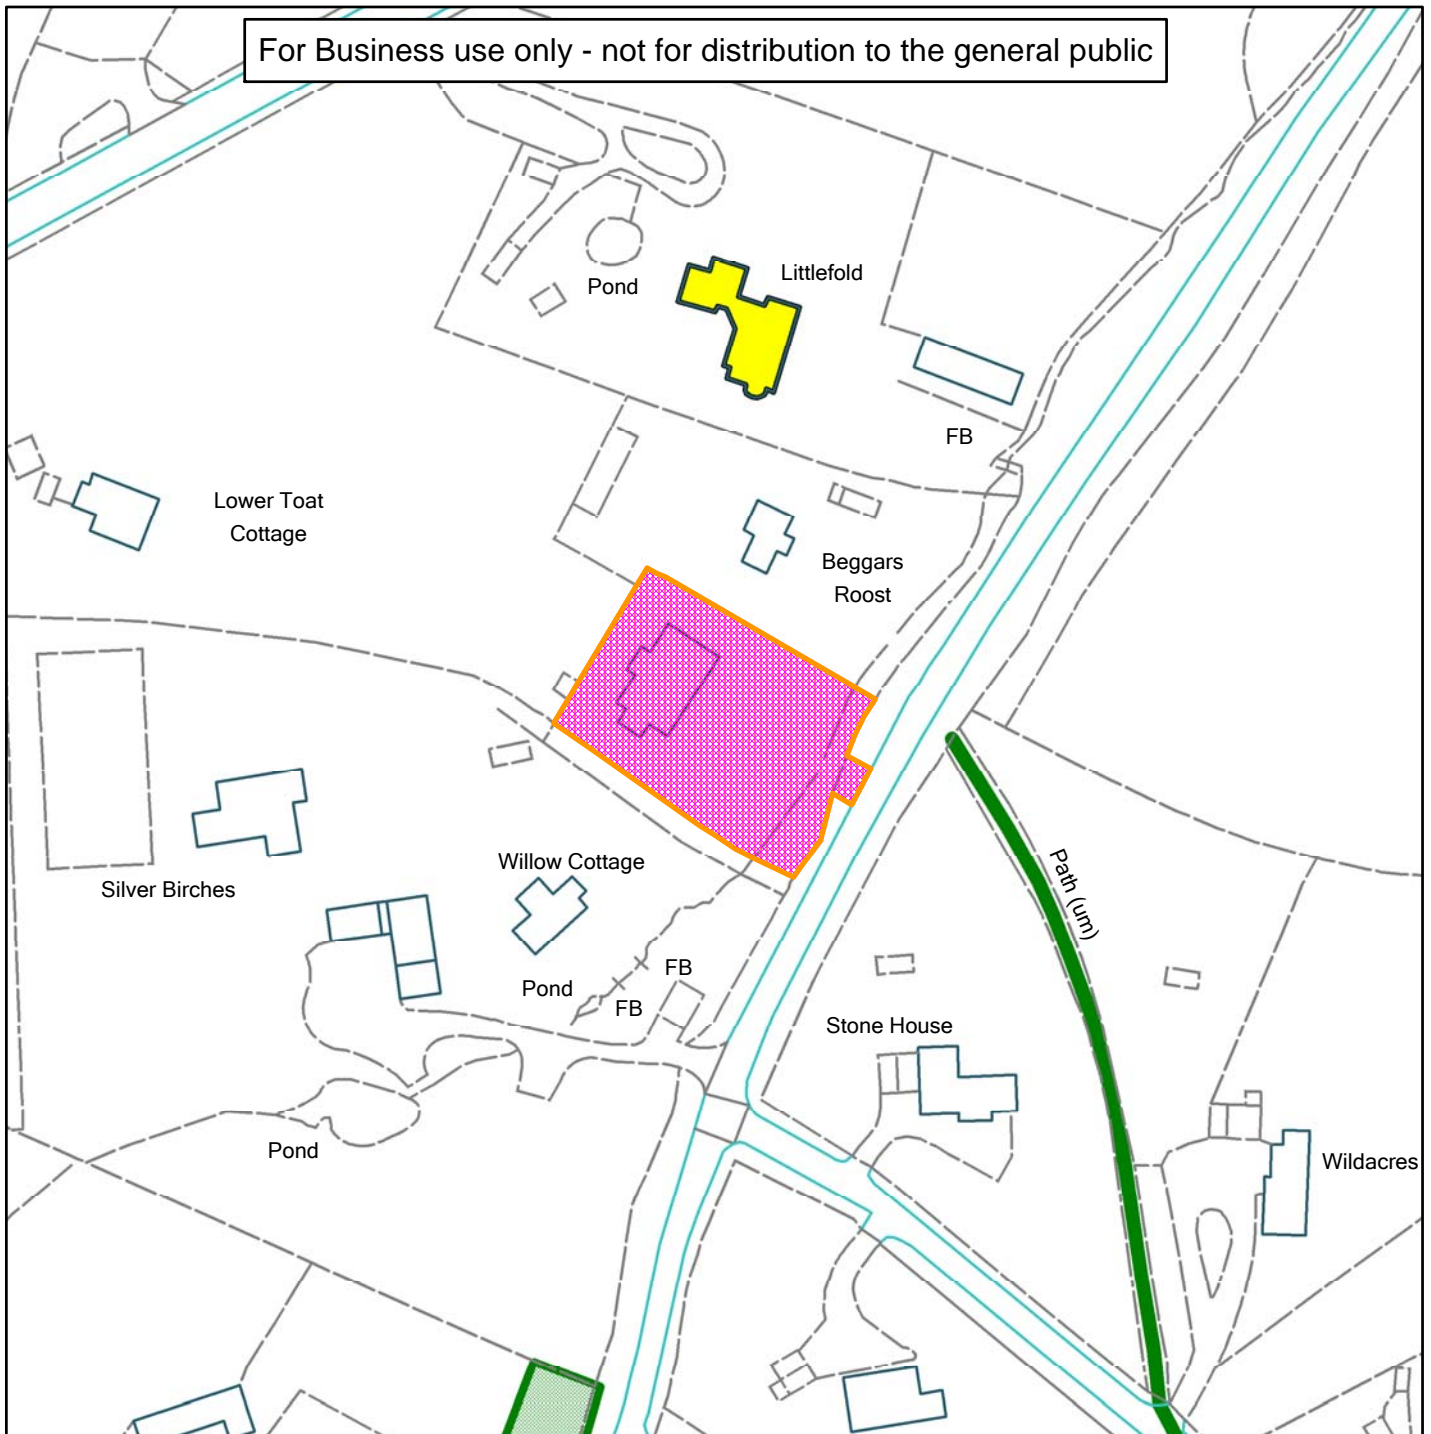

Twigs

For Business use only - not for distribution to the general public

Scale: 1:1,250

Reproduced from the Ordnance Survey map with permission of the Controller of Her Majesty's Stationery Office © Crown Copyright 2012.

Unauthorised reproduction infringes Crown Copyright and may lead to prosecution or civil proceedings.

Organisation	Horsham District Council
Department	
Comments	
Date	23/03/2017
MSA Number	100023865